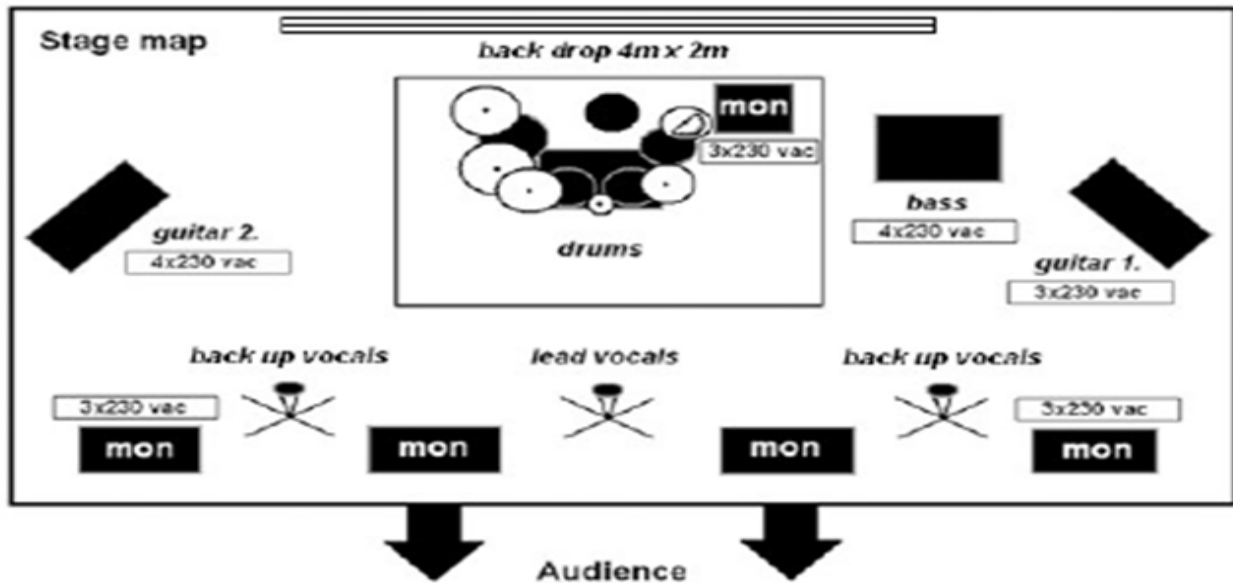

# GRAVEYARD SHIFTERZ

<u>PATCH</u>	<u>CH</u>	<u>What</u>	<u>Mic</u>	<u>EFX</u>	<u>FOH ins.</u>
	1	Kick drum R	Audix D6		Comp / Limit
	2	Kick drum L	Audix D6		Comp / Limit
	3	Snare top	SM 57		Comp / Limit
	4	Tom 1	SM 57		Comp / Limit
	5	Tom 2	SM 57		Comp / Limit
	6	Tom 3 (floor)	SM 57		Comp / Limit
	7	Overhead L	SM 81		
	8	Overhead R	SM 81		
	9	Hi-hat	Cond.		
	10	Bass line 1	DI		Comp
	11	Bass line 2	XLR/Mic		Comp
	12	Guitar 1	SM 57		
	13	Guitar 2	SM 57		
	14	Lead vocal	Audix OM7 <b>own wireless!</b>	Short delay + reverb.	Comp
	15	Back up vocal	SM 58		Comp
	16	Back up vocal	SM 58		Comp

Attention venue staff! We will use only one kick drum when stage is not so big. We have own microphone for the lead vocalist and it is Audix OM7 (wireless) which operates between 638-662MHz. Thanks!!!